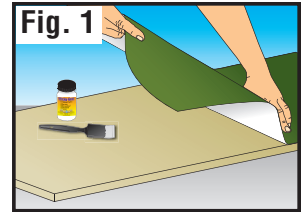

READYGRASS® VINYL MAT

GREEN GRASS SP4158

INSTRUCTIONS

Attach to a flat surface with Project Glue™ (SP4142) or Sticky Bond® (SP4143, follow instructions) (Fig. 1).

Roads and Water Areas

1. Mark area (Fig. 2).
2. Wet inside marked area with water (Fig. 3).
3. Scrape off turf gently (Fig. 4).
4. Paint roads with acrylic paint.
5. Complete water areas with Blue Realistic Water™ (SP4195) or Ripplin' Water Kit (SP4122) (Fig. 5).

Landscape

Add landscape with Foliage & Grasses (SP4120) or Scenery material (SP4180-SP4194).

Disponible en quatre couleurs

Herbe d'Été (SP4160), Gazon Vert (SP4161), Sable du Désert (SP4162) et Herbe de Forêt (SP4163)

INSTRUCTIONS

Fixer à une surface plane à l'aide de colle de projet (SP4142) ou pâte collante (SP4143, suivre les instructions) (Fig. 1).

Routes et Plans d'Eau

1. Esquisser une plan (Fig. 2).
2. Humidifier la zone démarquée avec de l'eau (Fig. 3).
3. Gratter délicatement le gazon (Fig. 4).
4. Peinture les routes avec peinture acrylique.
5. Finir un plans d'eau à l'aide du eau réaliste bleu (SP4195) ou ensemble eau vivante (SP4122) (Fig. 5).

Paysage

Ajoutez le paysage avec feuillage et herbes (SP4120) ou paysages matériel (SP4180-SP4194).

Disponible en cuatro colores

Césped de Verano (SP4160), Césped Verde (SP4161), Arena del Desierto (SP4162) y Césped Verde Oscuro (SP4163)

INSTRUCCIONES

Pegue a una superficie plana con pegamento del proyecto (SP4142) o adhesivo sellador (SP4143, siga las instrucciones) (Fig. 1).

Caminos y Áreas de Agua

1. Dibuje área (Fig. 2).
2. Humedezca el interior del área con agua (Fig. 3).
3. Raspe suavemente el césped (Fig. 4).
4. Pintar los caminos con pintura acrílica.
5. Completar áreas de agua utilice agua realista azul (SP4195) o juego de agua ondulante (SP4122) (Fig. 5).

Paisaje

Agrega paisaje con follaje y pasturas (SP4120) a paisaje material (SP4180-SP4194).

Conforms to /
Conforme à /
Cumple con
ASTM D4236

MODELING AND CARE INFORMATION: This kit suggests the use of materials that may stain or cause damage. Take care to cover project area and clothing appropriately. / **RENSEIGNEMENTS SUR LA MODÉLISATION ET L'ENTRETIEN :** Cet produit suggère l'utilisation de matériaux peuvent tacher ou causer des dommages. Prenez soin de couvrir la zone de projet et les vêtements en conséquence. / **INFORMACIÓN SOBRE MODELADO Y CUIDADO:** Este product sugiere el uso de materiales que pueden desteñir o causar danos. Se debe tener la precaución de proteger el área del Proyecto y la ropa adecuadamente.